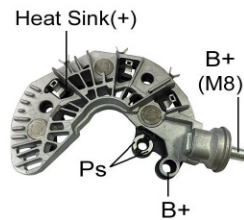

CHARGING SYSTEM

Voltage Regulator

VRH2005-193M

- * Voltage Set Point: 14.4 V
- * Soft Start

Alternator:
DENSO
 104210-1060 104210-2870
HYUNDAI
 37300-2F200
Application:
HYUNDAI
KIA

..... more

VRH2009-210

- * Voltage Set Point: 14.5V
- * Soft Start

Alternator:
MITSUBISHI
 A002TL0091 A2TL0091

Rectifier

RM-237

Alternator:
MITSUBISHI
 A005TL0491 A6182-C2119-3912Y
 A5TL0491
Application:
MAZDA

..... more

RM-239

Alternator:
MITSUBISHI
 A3TX0481

RN-82

Alternator:
DENSO
 104210-6770 104210-6771
Application:
CADILLAC

..... more

RP-72

Alternator:
NISSAN
 23100-JA02A 23100-JA02B
VALEO
 2650364 TG12C032
Application:
NISSAN

..... more

ENGINE MANAGEMENT

ABS Sensor