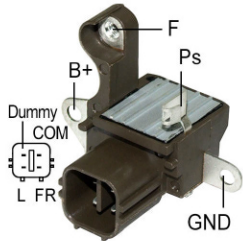

CHARGING SYSTEM

Voltage Regulator

VRH2005-193M

- * Voltage Set Point: 14.4 V
- * Soft Start

Alternator:
DENSO
 104210-1060 104210-2870
HYUNDAI
 37300-2F200
Application:
HYUNDAI
KIA

..... more

VRH2009-210

- * Voltage Set Point: 14.5V
- * Soft Start

Alternator:
MITSUBISHI
 A002TL0091 A2TL0091

Rectifier

RM-237

Alternator:
MITSUBISHI
 A005TL0491 A6182-C2119-3912Y
 A5TL0491
Application:
MAZDA

..... more

RM-239

Alternator:
MITSUBISHI
 A3TX0481

RN-82

Alternator:
DENSO
 104210-6770 104210-6771
Application:
CADILLAC

..... more

RP-72

Alternator:
NISSAN
 23100-JA02A 23100-JA02B
VALEO
 2650364 TG12C032
Application:
NISSAN

..... more

ENGINE MANAGEMENT

ABS Sensor