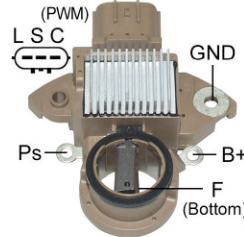

CHARGING SYSTEM

Voltage Regulator

VRH2005-193M

- * Voltage Set Point: 14.4 V
- * Soft Start

Alternator:
DENSO
 104210-1060 104210-2870
HYUNDAI
 37300-2F200
Application:
HYUNDAI
KIA

..... more

VRH2009-210

- * Voltage Set Point: 14.5V
- * Soft Start

Alternator:
MITSUBISHI
 A002TL0091 A2TL0091

Rectifier

RM-237

Alternator:
MITSUBISHI
 A005TL0491 A6182-C2119-3912Y
 A5TL0491
Application:
MAZDA

..... more

RM-239

Alternator:
MITSUBISHI
 A3TX0481

RN-82

Alternator:
DENSO
 104210-6770 104210-6771
Application:
CADILLAC

..... more

RP-72

Alternator:
NISSAN
 23100-JA02A 23100-JA02B
VALEO
 2650364 TG12C032
Application:
NISSAN

..... more

ENGINE MANAGEMENT

ABS Sensor