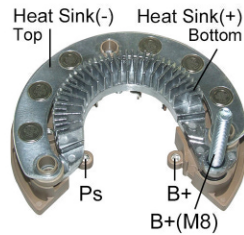

Alternator:
MITSUBISHI
 A002TL0091 A2TL0091

Rectifier

RM-237

Alternator:
MITSUBISHI
 A005TL0491 A6182-C2119-3912Y
 A5TL0491
Application:
MAZDA

..... more

RM-239

Alternator:
MITSUBISHI
 A3TX0481

RN-82