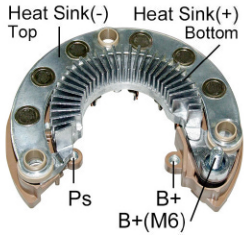

Rectifier

RM-237

Alternator:
MITSUBISHI
A005TL0491 A6182-C2119-3912Y
A5TL0491
Application:
MAZDA

..... more