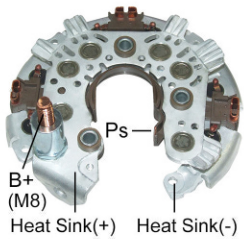

Alternator:
DENSO
 104210-6770 104210-6771
Application:
CADILLAC

..... more

RP-72

Alternator:
NISSAN
 23100-JA02A 23100-JA02B
VALEO
 2650364 TG12C032
Application:
NISSAN

..... more

ENGINE MANAGEMENT

ABS Sensor